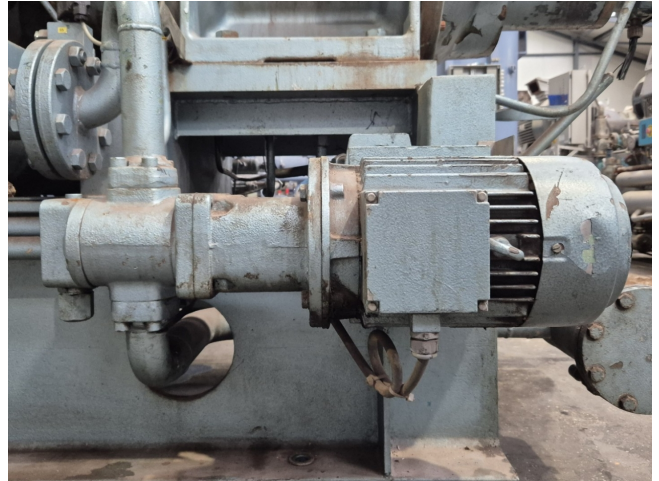

# Grasso Oil pump

## Specifications

Brand	Grasso
Type	Oil pump
Stock	1

### Used Grasso Oil pump

Used Grasso oil pump. This pump is used to provide a Grasso GSL 240-26 screw compressor from oil.